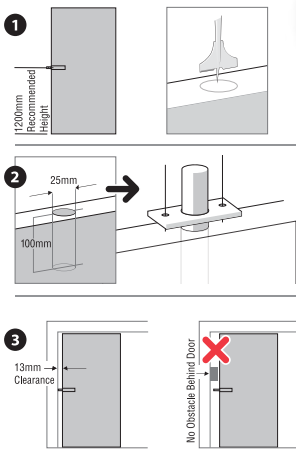

Full details can be found on our website:

www.jexis.com

Simple to install

The patented **Jexis Door Ejector** was designed in New Zealand using Kiwi ingenuity and commitment to quality.

The **Jexis Door Ejector** is a simple design solution which eradicates the need for clumsy door clasps on pocket doors. Fitted neatly to the hidden edge of the door and press-release operated, it is whisper quiet and works as if gliding on air.